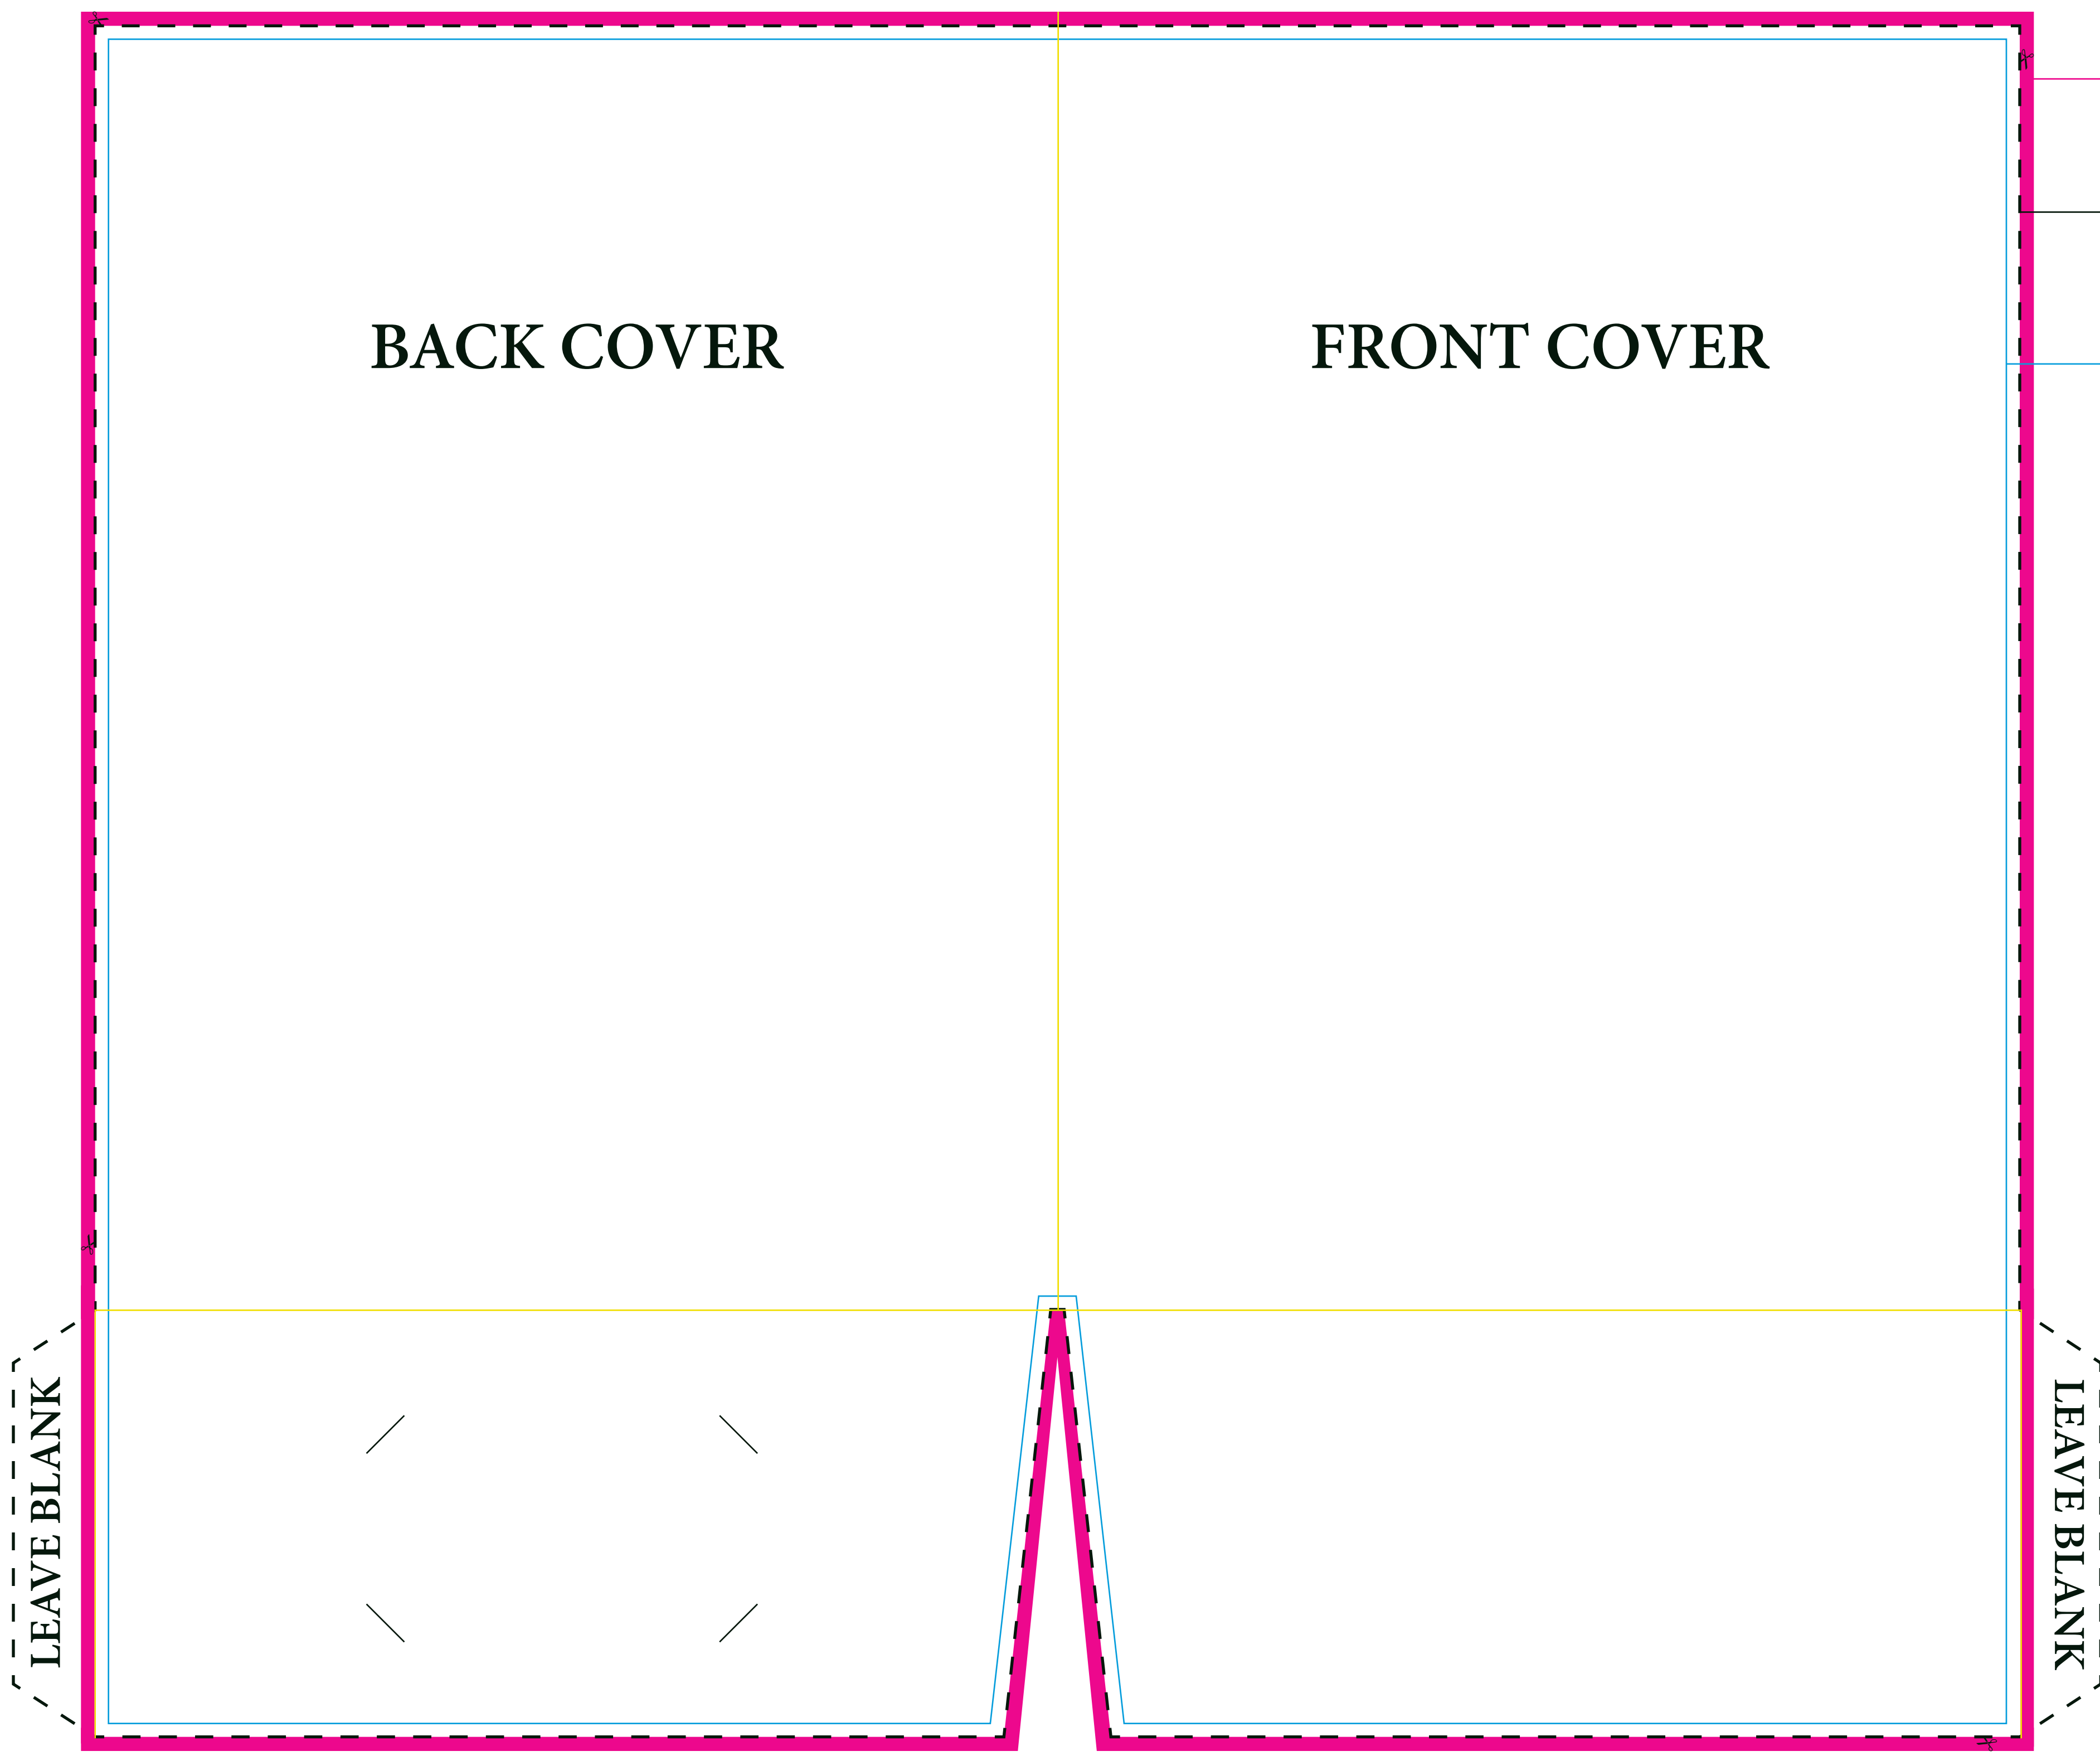

Presentation Folder Template (9" x 12")

Two Pockets and Business Card Slit on Right Pocket

Bleed Area: Please extend all your graphics into the bleed area when preparing your artwork files.

Trim Line: This is the line where your finished product will be cut. Anything outside of these lines will not be visible on your final product.

Text Area: Please keep all text within this line to ensure that all pertinent information will remain visible in your final product.

Score Line: This is where your product will be folded.

LEAVE BLANK

LEAVE BLANK