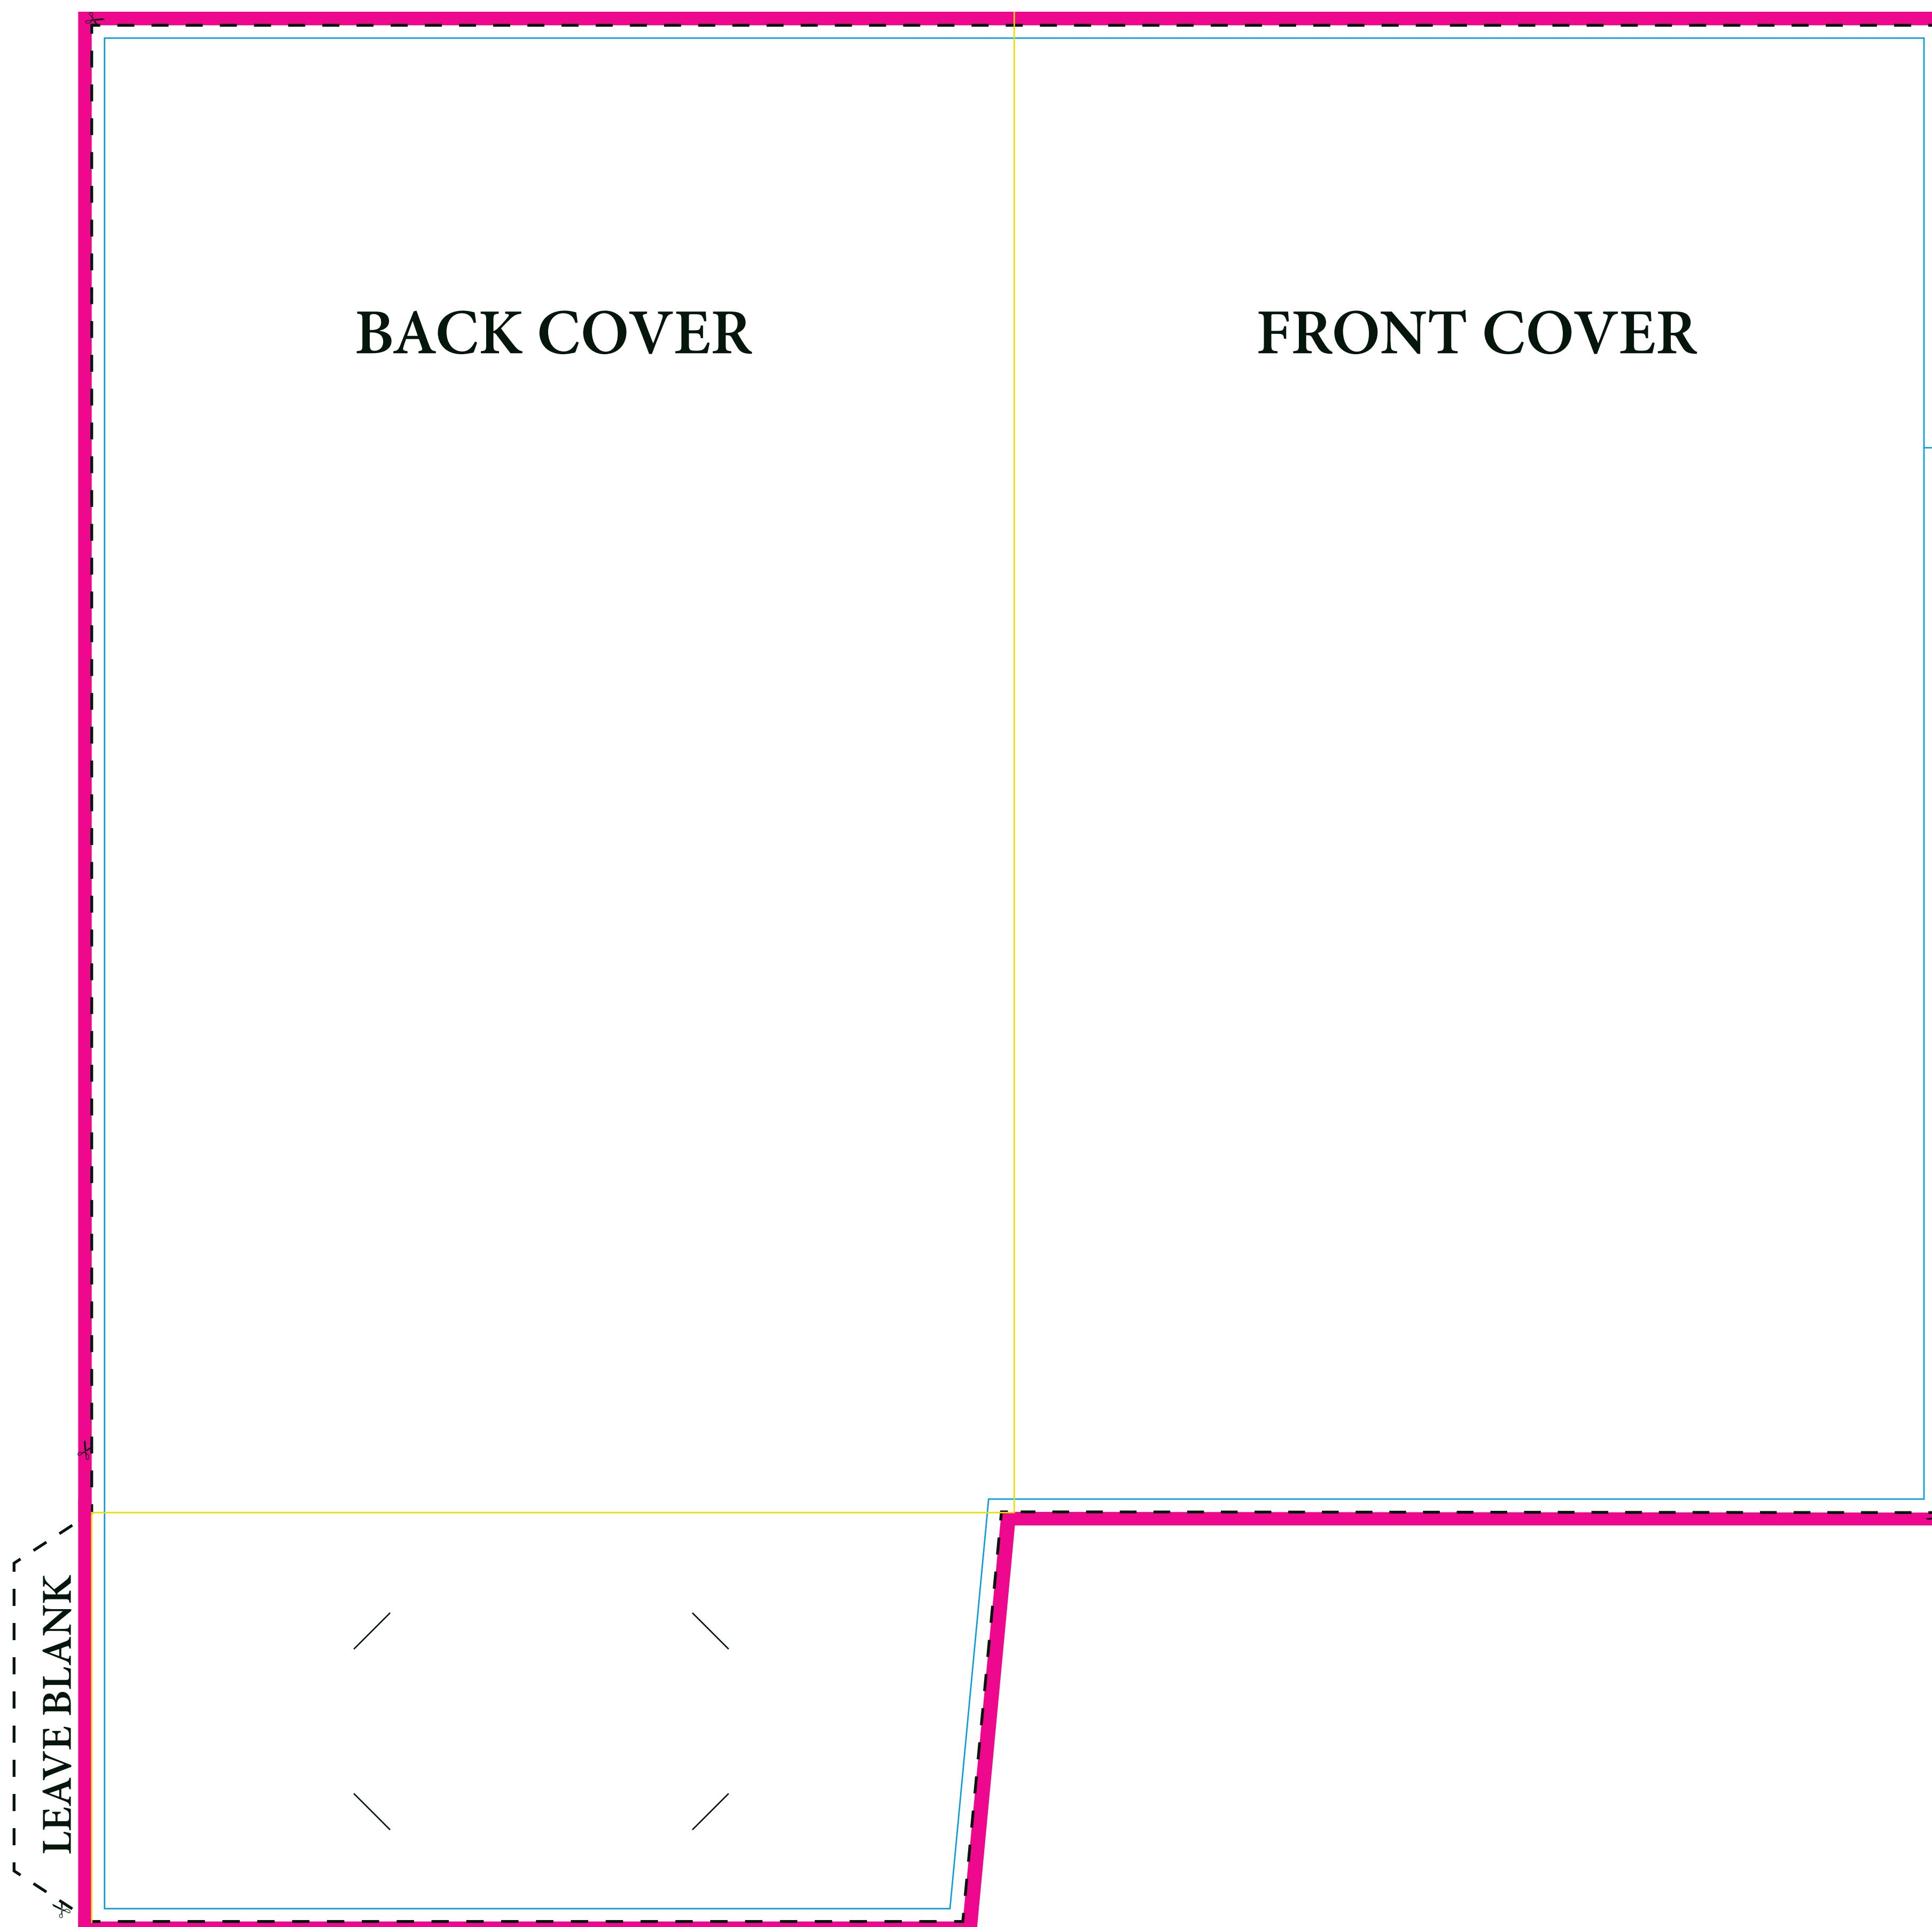

Presentation Folder Template (9" x 14.5")
Right Pocket Only and Business Card Slit on Right Pocket

Bleed Area: Please extend all your graphics into the bleed area when preparing your artwork files.

Trim Line: This is the line where your finished product will be cut. Anything outside of these lines will not be visible on your final product.

Text Area: Please keep all text within this line to ensure that all pertinent information will remain visible in your final product.

Score Line: This is where your product will be folded.