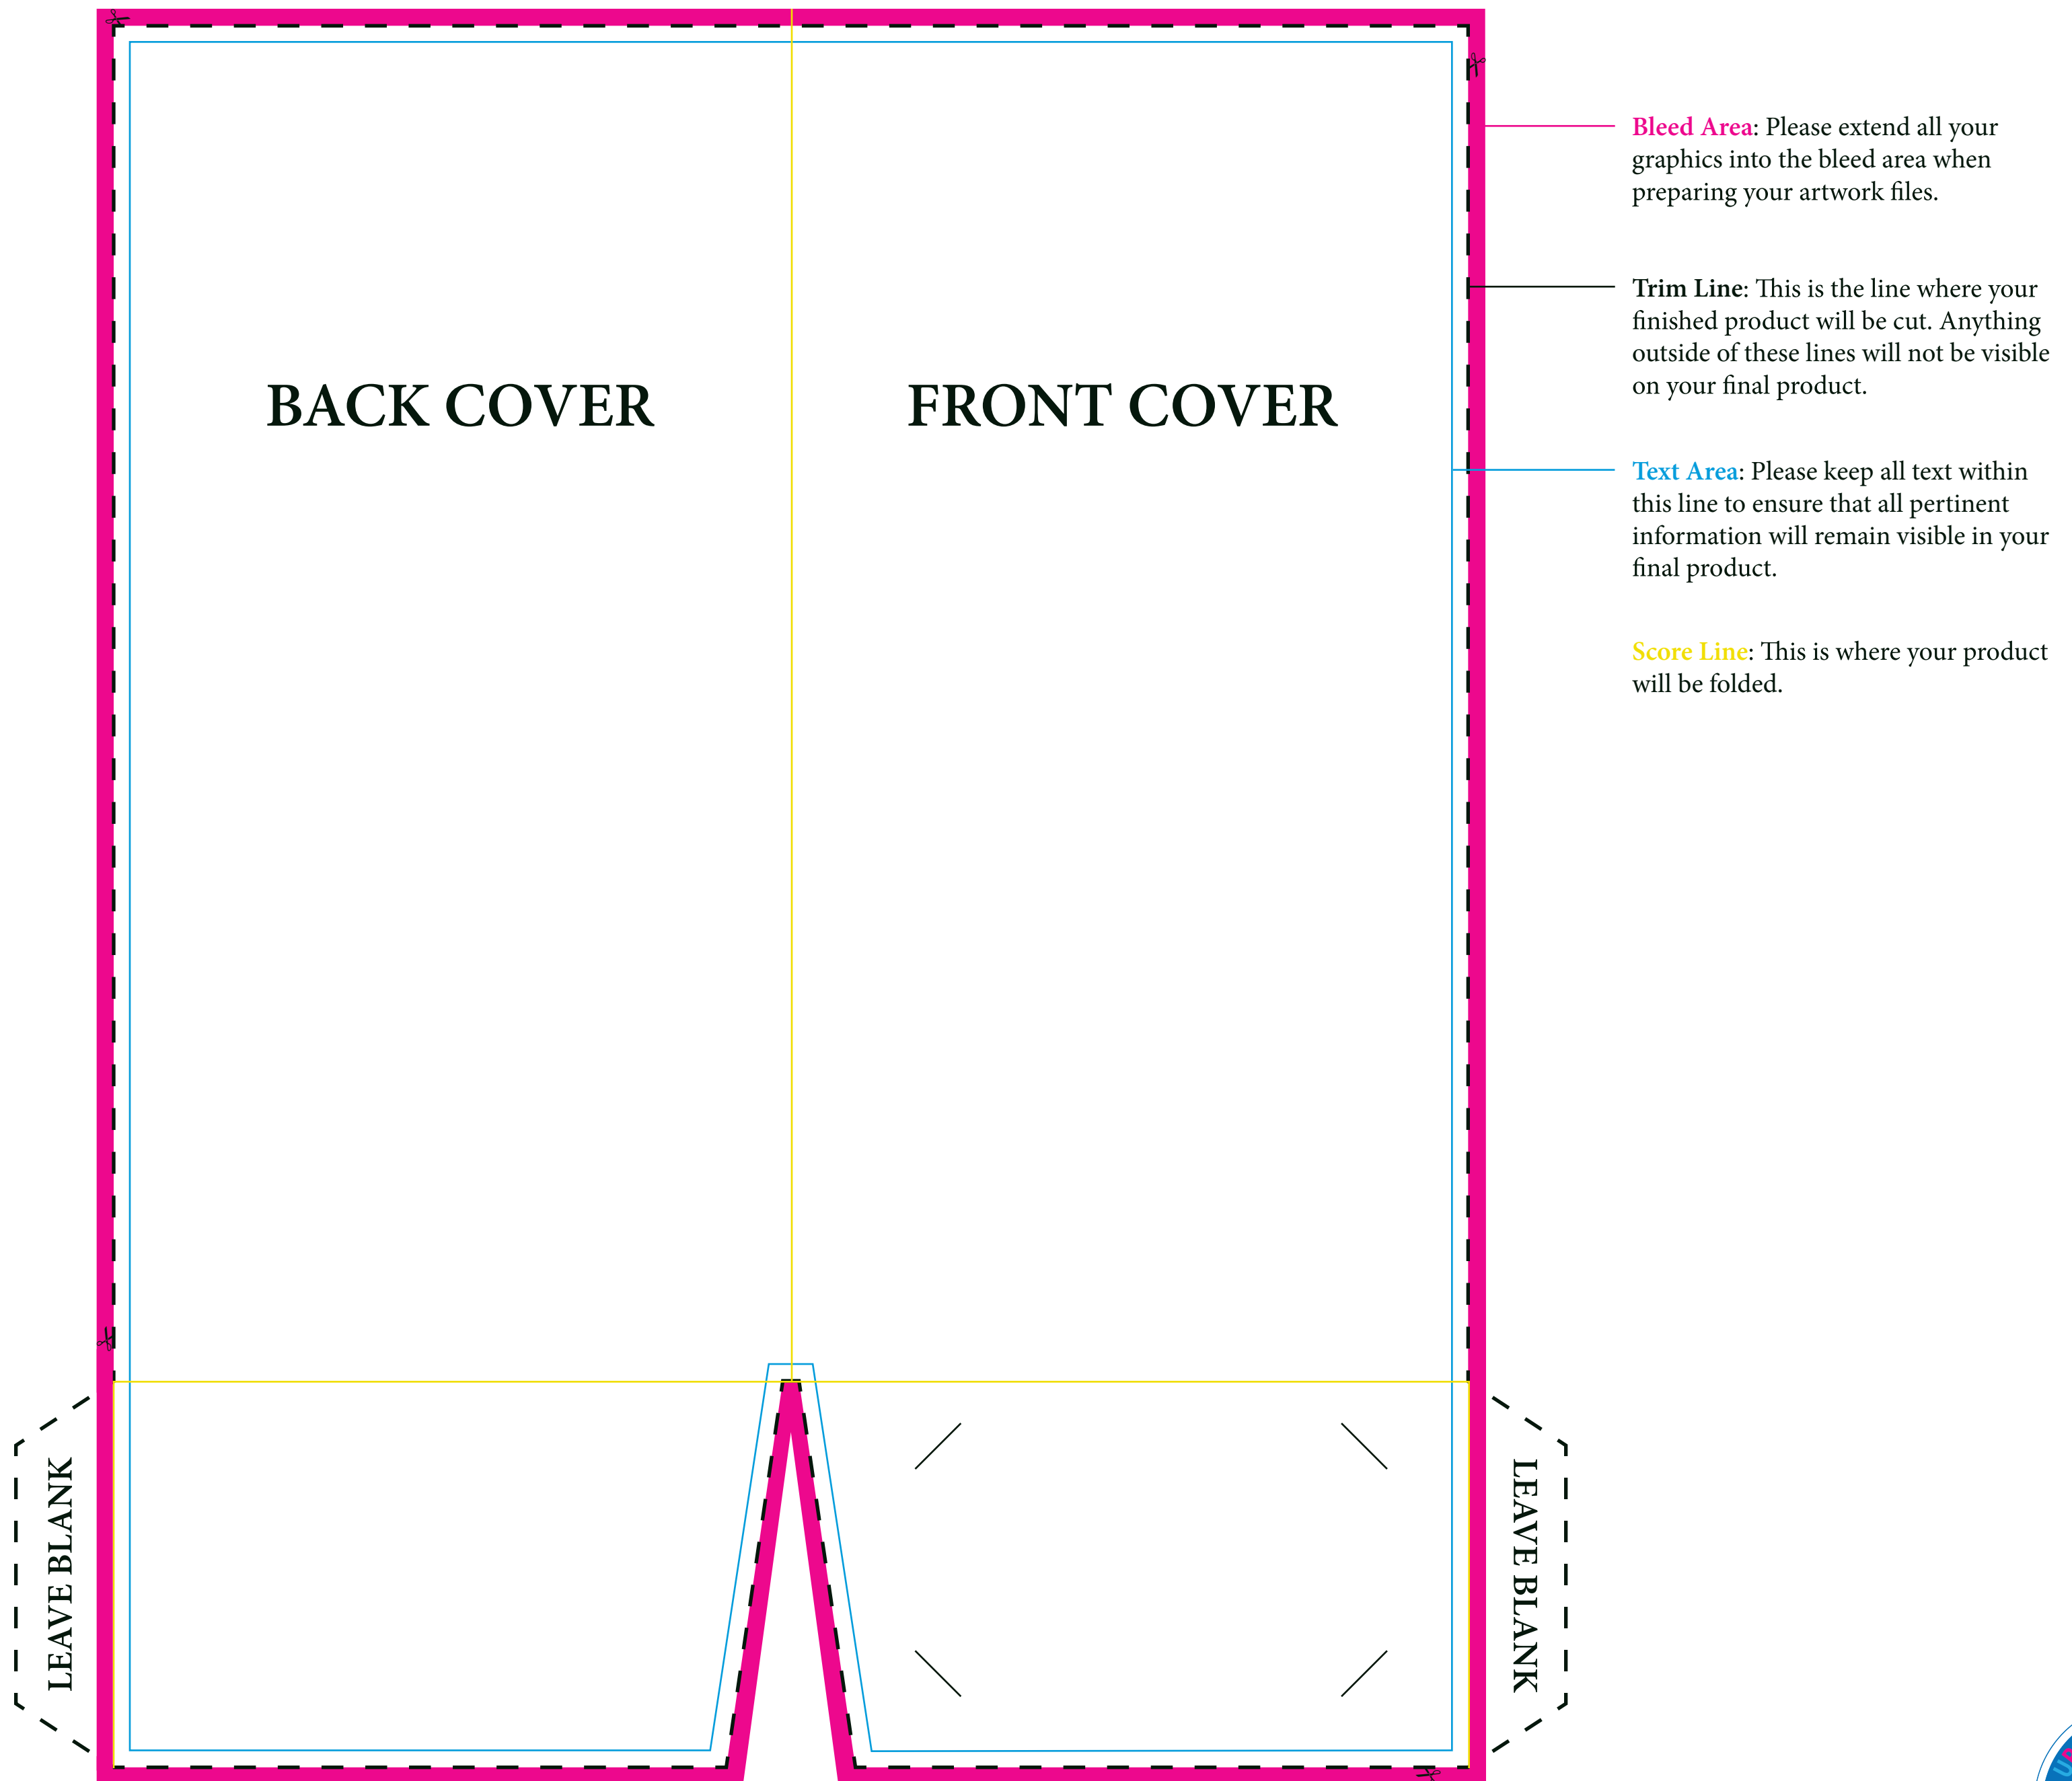

Presentation Folder Template (5.25" x 10.5")

Two Pockets and Business Card Slit on Left Pocket

Bleed Area: Please extend all your graphics into the bleed area when preparing your artwork files.

Trim Line: This is the line where your finished product will be cut. Anything outside of these lines will not be visible on your final product.

Text Area: Please keep all text within this line to ensure that all pertinent information will remain visible in your final product.

Score Line: This is where your product will be folded.