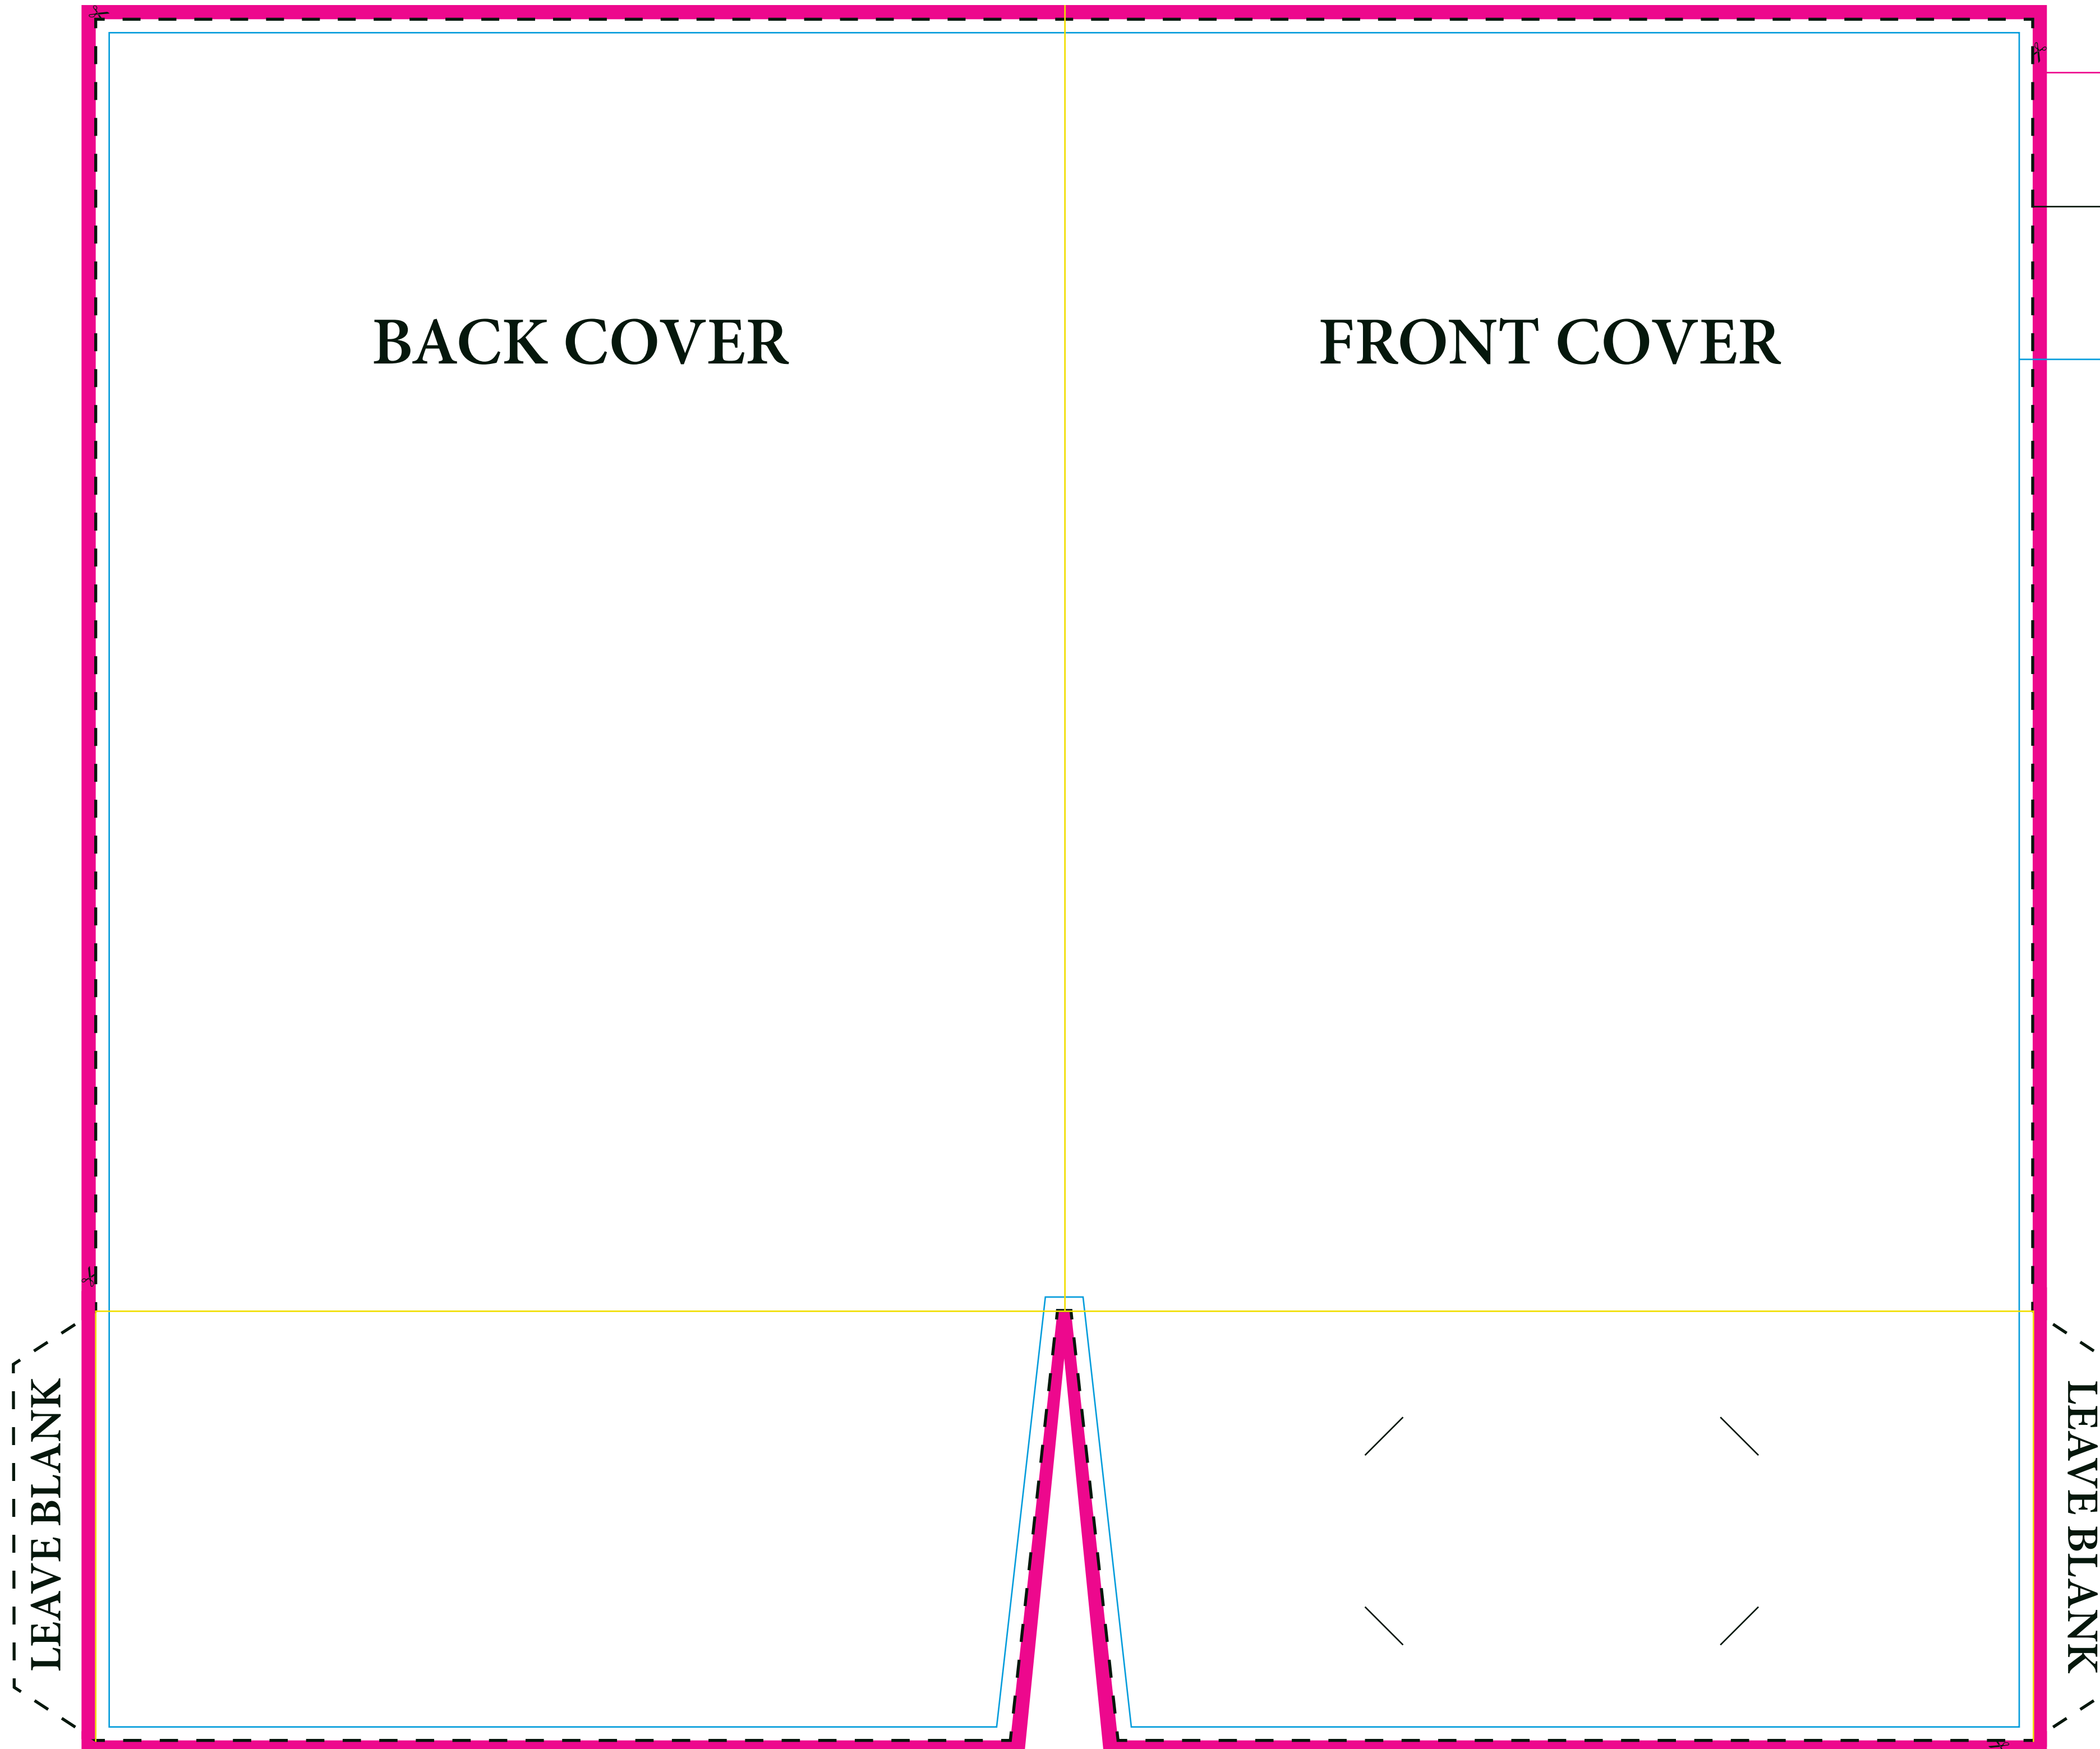

Presentation Folder Template (9" x 12")

Two Pockets and Business Card Slit on Left Pocket

Bleed Area: Please extend all your graphics into the bleed area when preparing your artwork files.

Trim Line: This is the line where your finished product will be cut. Anything outside of these lines will not be visible on your final product.

Text Area: Please keep all text within this line to ensure that all pertinent information will remain visible in your final product.

Score Line: This is where your product will be folded.