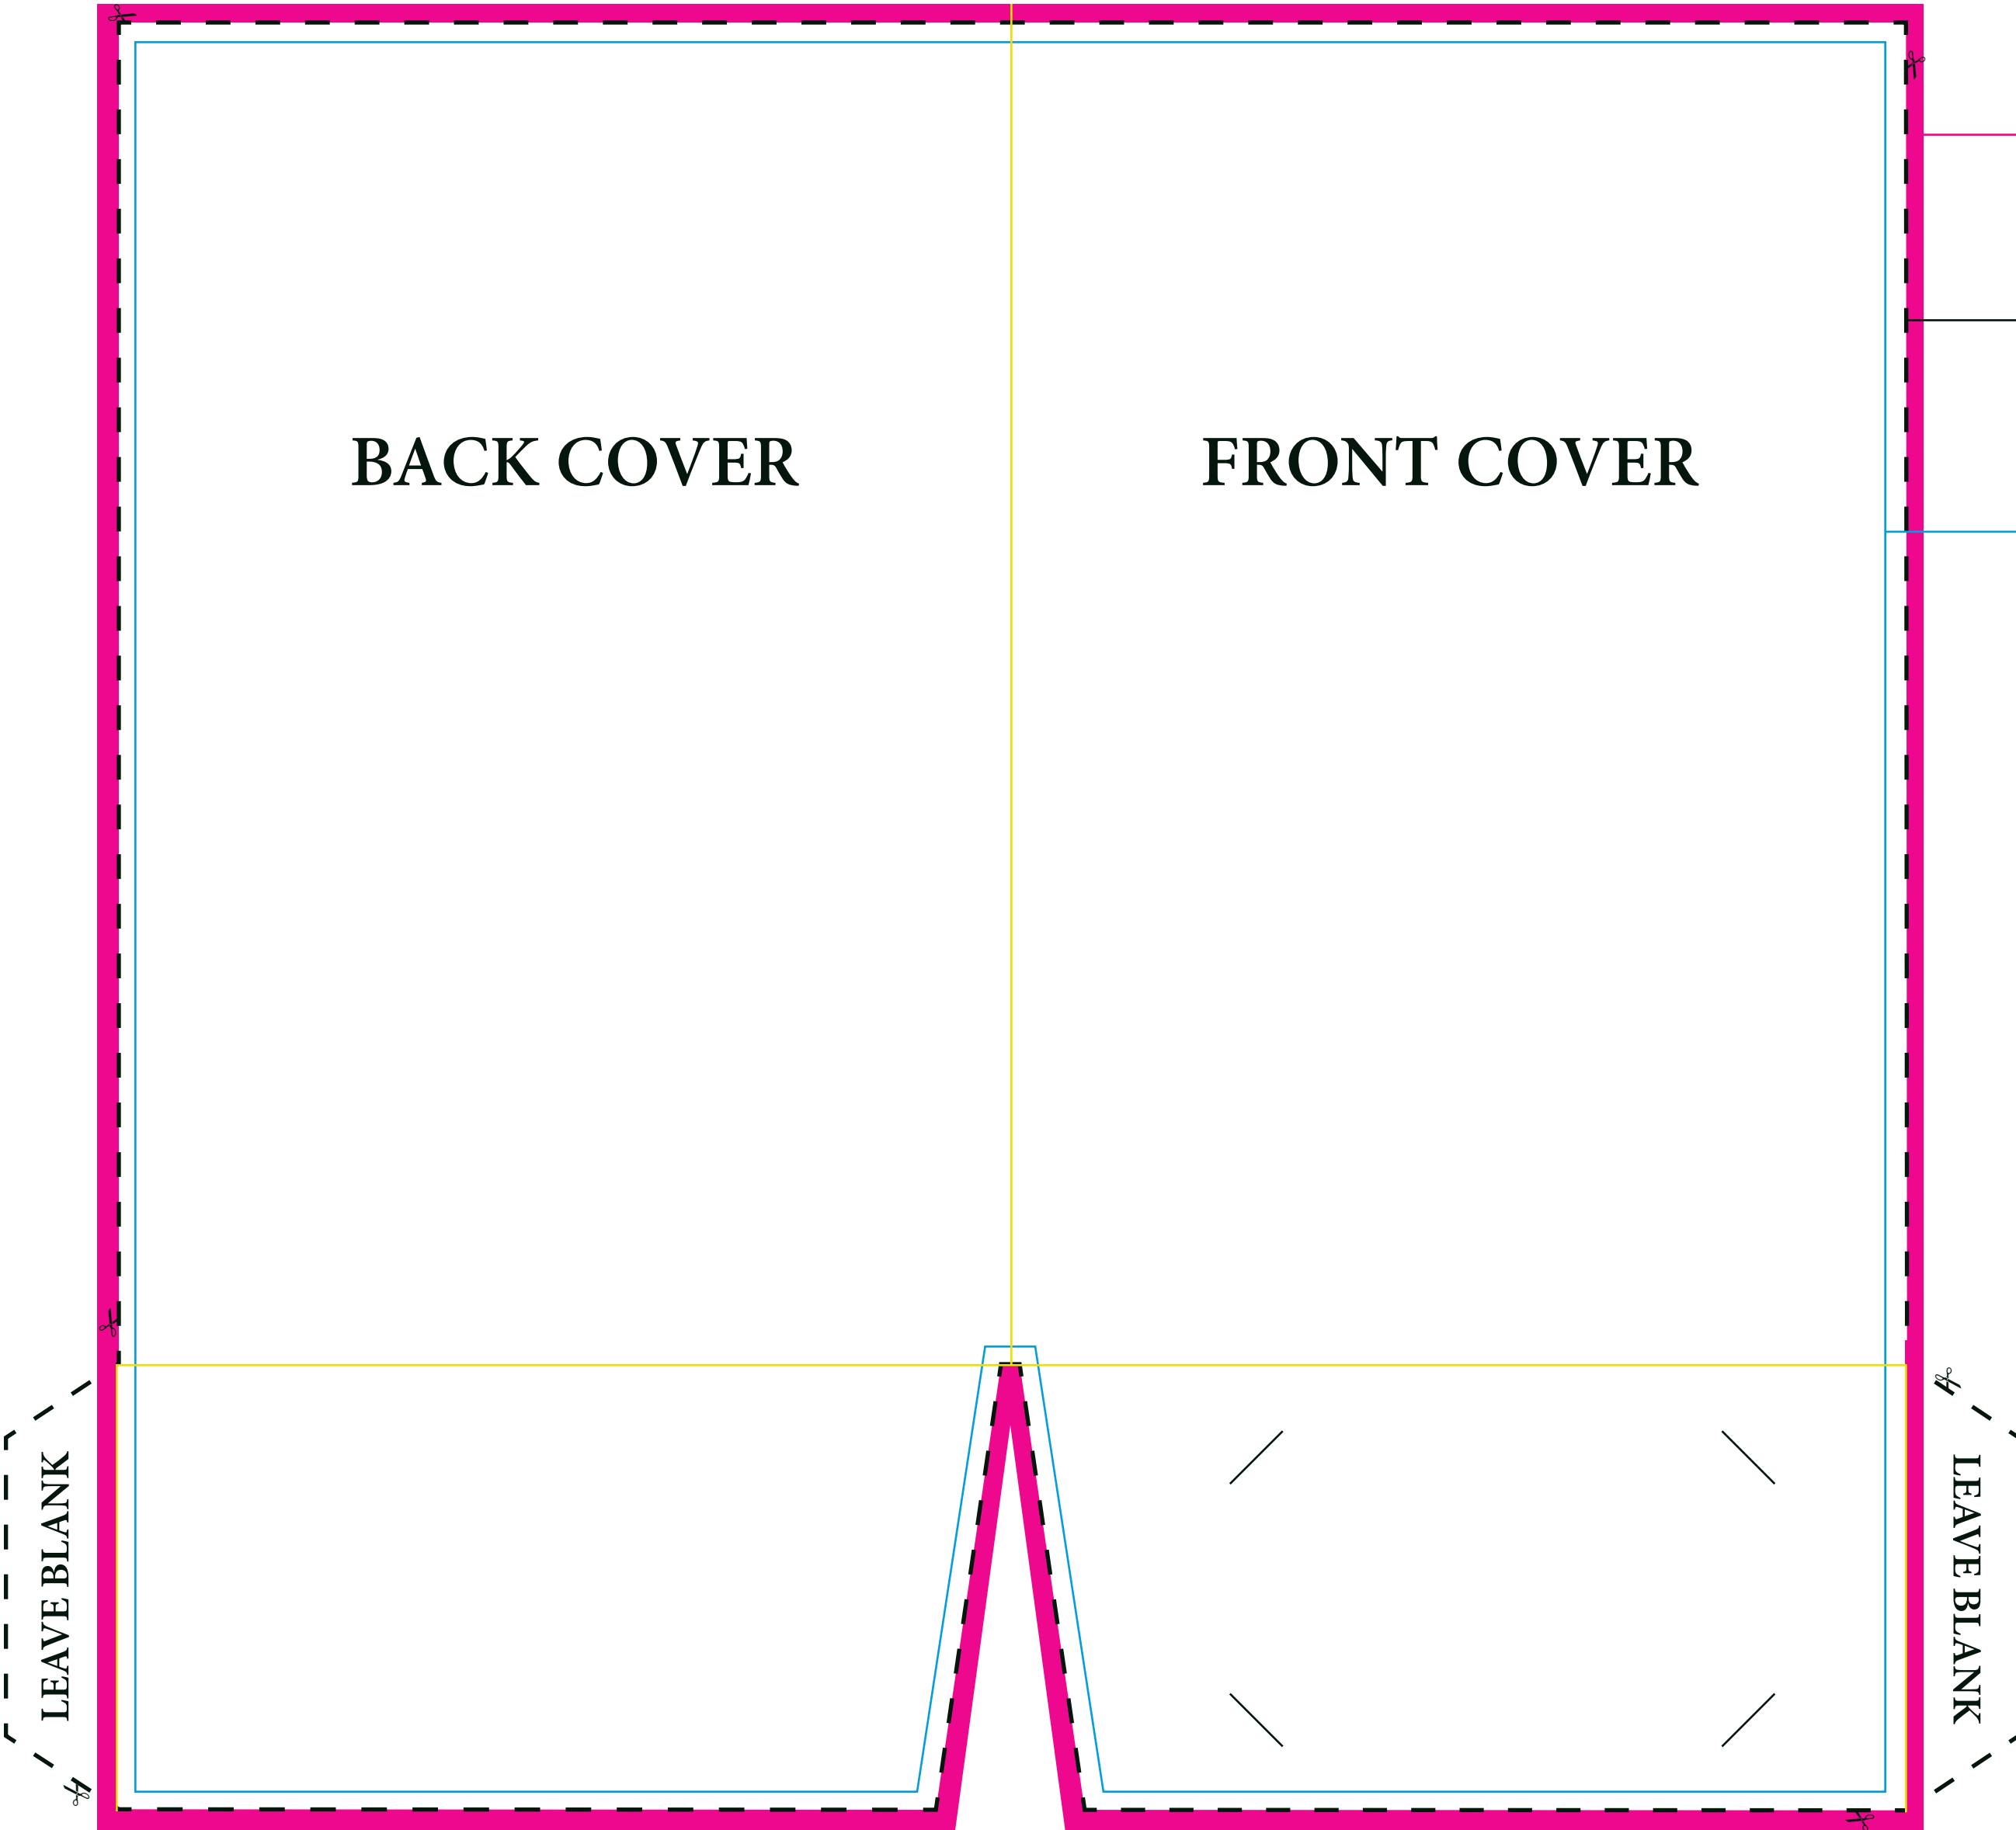

Presentation Folder Template (6" x 9")

Two Pockets and Business Card Slit on Left Pocket

Bleed Area: Please extend all your graphics into the bleed area when preparing your artwork files.

Trim Line: This is the line where your finished product will be cut. Anything outside of these lines will not be visible on your final product.

Text Area: Please keep all text within this line to ensure that all pertinent information will remain visible in your final product.

Score Line: This is where your product will be folded.